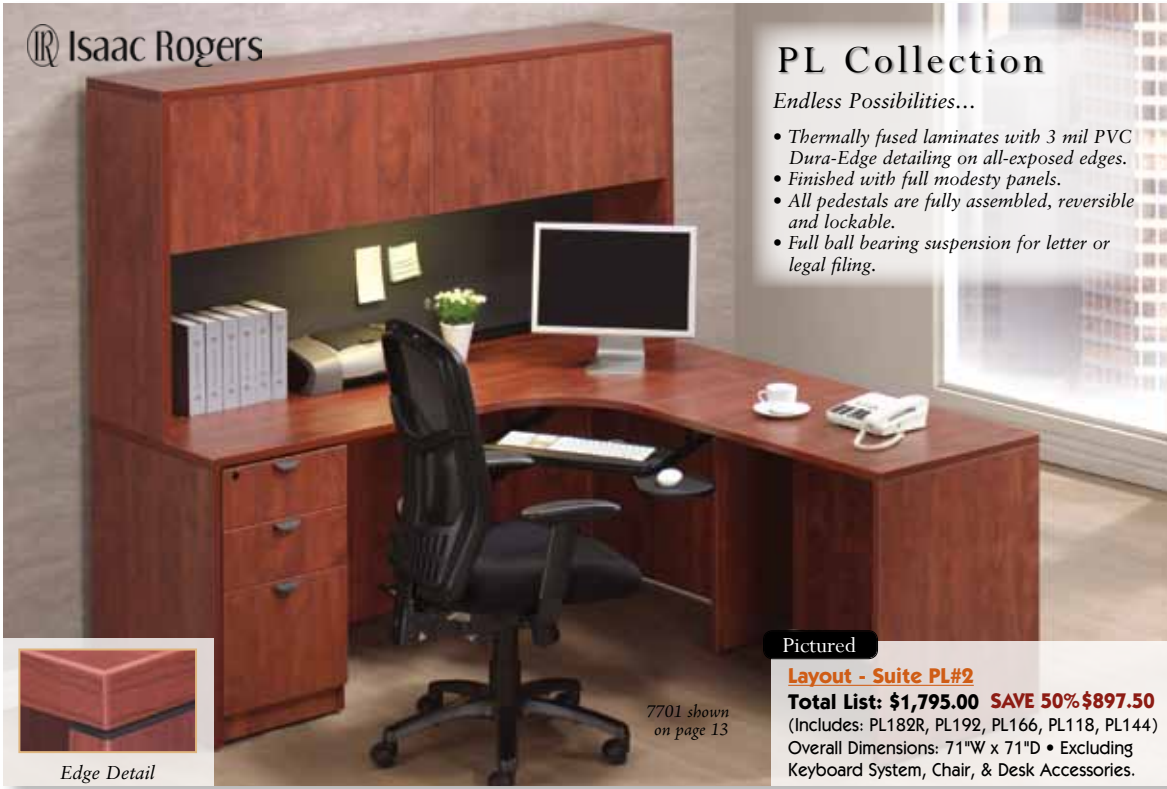

PL Collection

Endless Possibilities...

- Thermally fused laminates with 3 mil PVC Dura-Edge detailing on all-exposed edges.
- Finished with full modesty panels.
- All pedestals are fully assembled, reversible and lockable.
- Full ball bearing suspension for letter or legal filing.

Optional Hutch Doors