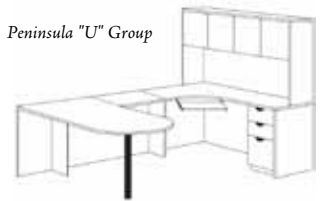

Pictured

Layout - Suite PL#17

Total List: \$3,627.00 SAVE 50% \$1,813.50
 (Includes: PL177R, PL193, PL143, PL150, PL112, PL144, PL118, PL44GLDRSI)
 Overall Dimensions: 89"W x 107"D
 Excluding Keyboard System, Desk Accessories and Seating. No Pedestal Under Desk

7701 shown on page 16

*Silver Pulls Standard on Espresso Finish

PRICES DO NOT INCLUDE LOCAL FREIGHT
 INSTALLATION OR TAX

Just some of the many possibilities

Mid-sized "L" Desk

Porkchop Bow Front "L" Desk

Porkchop Bow Front "U" Group

Peninsula "U" Group

THE COMPLETE PL COMPONENT SELECTION GUIDE—BUILD YOUR OWN WORKSTATION!

Desk Shell		SAVE 50%
PL104	48"W x 24"D	\$154.50
PL121	48"W x 30"D	\$172.00
PL103	60"W x 30"D	\$174.50
PL102	66"W x 30"D	\$194.50
PL101	71"W x 36"D	\$224.50