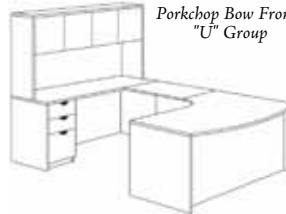

Pictured

Layout - Suite PL#17

Total List: \$3,627.00 SAVE 50% \$1,813.50
 (Includes: PL177R, PL193, PL143, PL150, PL112, PL144, PL118, PL44GLDRSI)
 Overall Dimensions: 89"W x 107"D
 Excluding Keyboard System, Desk Accessories and Seating. No Pedestal Under Desk

7701 shown on page 16

*Silver Pulls Standard on Espresso Finish

PRICES DO NOT INCLUDE LOCAL FREIGHT
 INSTALLATION OR TAX

Just some of the many possibilities

Mid-sized "L" Desk

Porkchop Bow Front "L" Desk

Porkchop Bow Front "U" Group

Peninsula "U" Group

THE COMPLETE PL COMPONENT SELECTION GUIDE—BUILD YOUR OWN WORKSTATION!

Desk Shell		SAVE 50%
PL104	48"W x 24"D	\$154.50
PL121	48"W x 30"D	\$172.00
PL103	60"W x 30"D	\$174.50
PL102	66"W x 30"D	\$194.50
PL101	71"W x 36"D	\$224.50