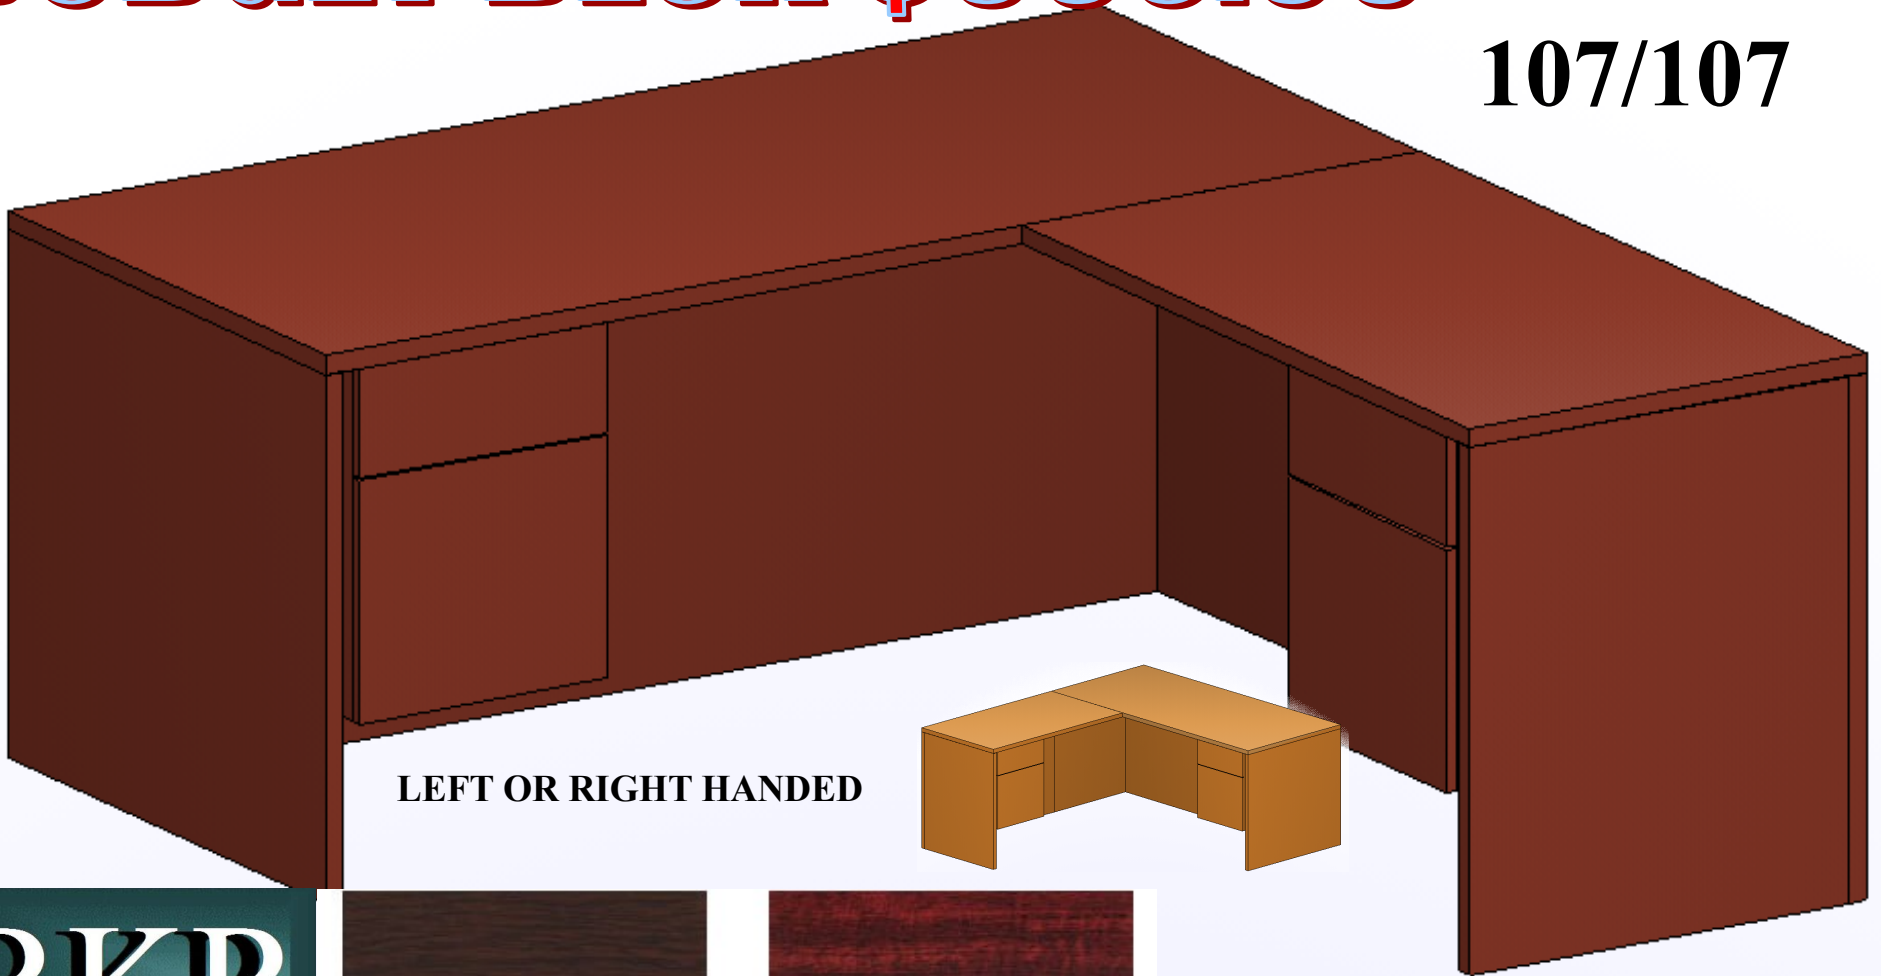

Mahogany

Cherry

Honey

BUDGET DESK \$389.00

66" X 30" Laminate
24" x 42"

PL102/196/
107/107

LEFT OR RIGHT HANDED

RKR