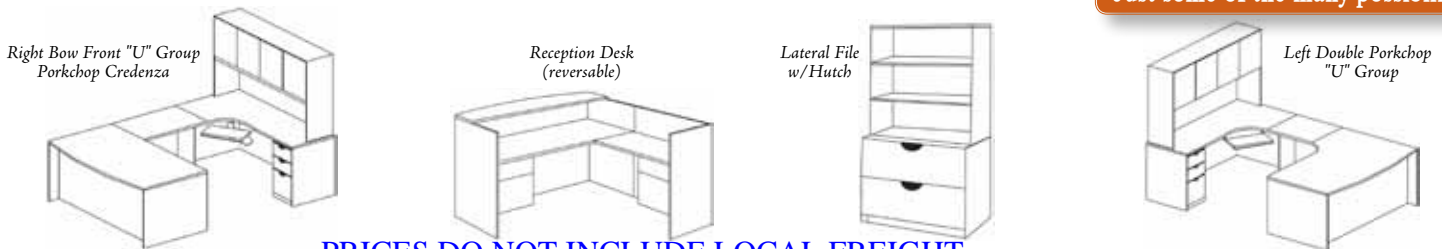

Optional Tempered Glass Framed Hutch Doors (Set of 4)

PL44GLDRL (Laminate)

List: $179.00 **SAVE 50% $89.50**

PL44GLDRSI (Silver)

List: $339.00 **SAVE 50% $169.50**

*Only Available on PL144

Some items in this series come ready-to-assemble.

Edge Detail

Just some of the many possibilities