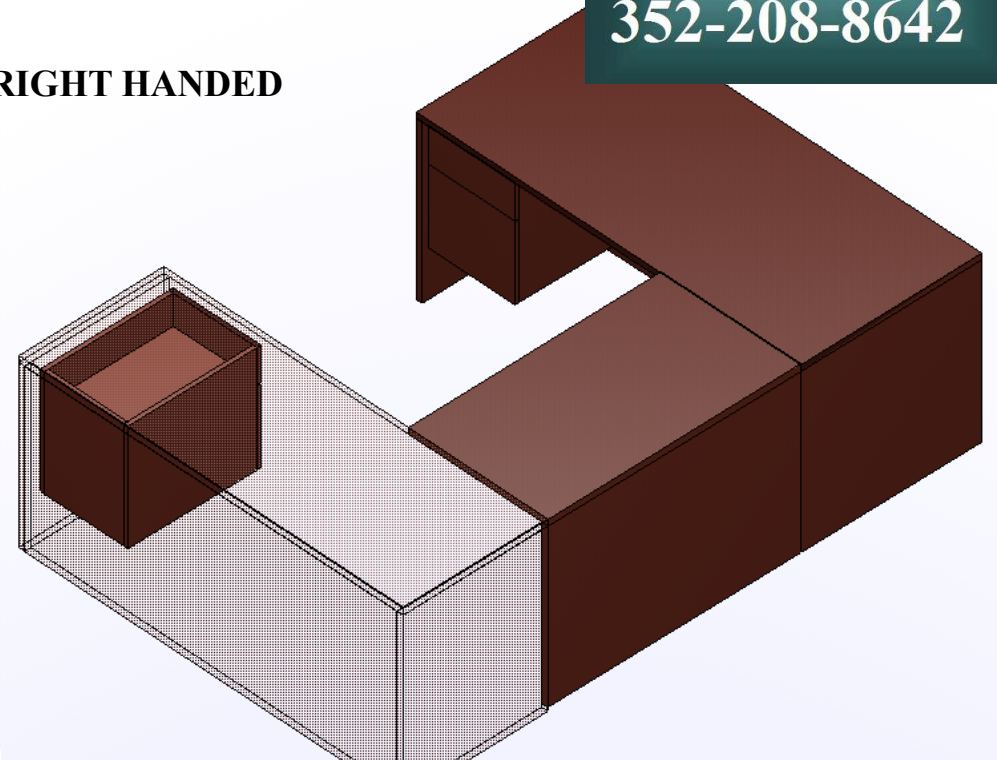

352-208-8642

LEFT OR RIGHT HANDED

66" X 30" DESK PL102

24" x 42" BRIDGE PL197

24" X 66" CREDENZA PL111

2 EACH BOX / FILE STORAGE PL107

PRICE DOES NOT INCLUDE
FREIGHT / ASSEMBLY / OR TAX

Espresso

Mahogany

Cherry

Honey

BUDGET DESK \$389.00

66" X 30" Laminate
24" x 42"

PL102/196/
107/107

LEFT OR RIGHT HANDED

RKR