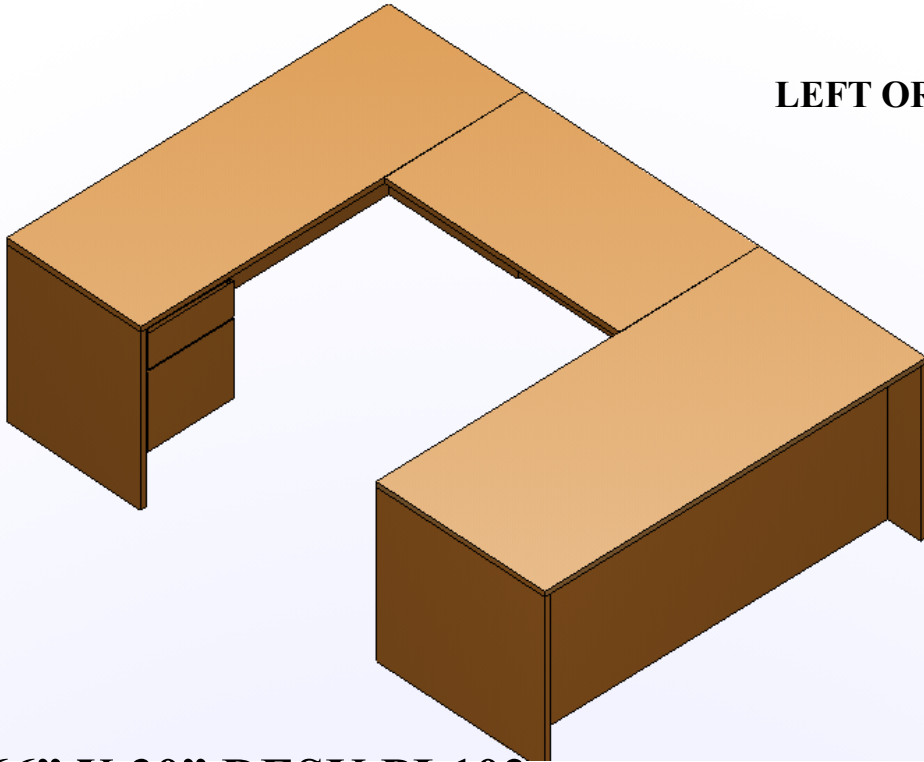

BUDGET DESK $479.00

RKR

& Associates, LLC

352-208-8642

LEFT OR RIGHT HANDED