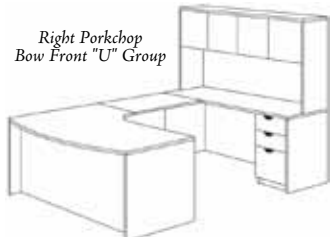

Right Porkchop Bow Front "U" Group